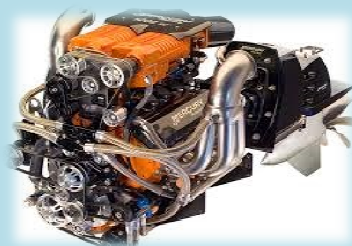

MARIANI ENGINEERING

Via di Montalbano, 205 - 51100 - Pistoia (PT)

Info Tel. 0573-380103 - Fax. 0573-382621

Info cell. 393.9241211

www.marianiengineering.com

mariani.tuning@tin.it

david.turbo@alice.it

facebook : **MARIANI ENGINEERING**

Skype : **MARIANI ENGINEERING**

PROTOCOLLI CENTRALINE MOTORI MARINI

<i>MARIAN I</i>	<i>Brand</i>	<i>Model</i>	<i>Version</i>	<i>Engine</i>	<i>Engine Type</i>	<i>KW</i>	<i>HP</i>	<i>Fuel</i>	<i>MY</i>	<i>ECU</i>	<i>ECU Type</i>
Boat	Iveco Marine	N40 250		4000		184	250	Diesel		BOSCH	EDC7C1/C2
Boat	Johnson	J40 Outboard	Four stroke EFI	815cc		29	40	Petrol	2009	MELCO	
Boat	Kawasaki	STX-12F		1200		95	130	Petrol	2004	MELCO	21175-3732
Boat	Kawasaki	STX-15F		1500		117	160	Petrol	2004	MELCO	21175-3732
Boat	Kawasaki	Ultra 250x Jetski		1498cc Turbo		N/A	250	Petrol	2008	MELCO	21175-373x
Boat	Kawasaki	Ultra 300x Jetski		1498cc Turbo		N/A	300	Petrol	2010	MELCO	21175-374x
Boat	Mercury Marine	Fourstrokes Outboard		40 EFI 995cc		29	40	Petrol		MOTOROLA	ECM0401
Boat	Mercury Marine	Fourstrokes Outboard		50 EFI 995cc		37	50	Petrol		MOTOROLA	ECM5550202
Boat	Mercury Marine	Fourstrokes Outboard		50 EFI 995cc		37	50	Petrol		MOTOROLA	ECM0401
Boat	Mercury Marine	Fourstrokes Outboard		60 EFI 995cc		44	60	Petrol		MOTOROLA	ECM0401
Boat	Mercury Marine	Fourstrokes Outboard		60 EFI 995cc		44	60	Petrol		MOTOROLA	ECM0704
Boat	Mercury Marine	Fourstrokes Outboard		75 EFI 1732cc		55	75	Petrol		MOTOROLA	PCM0308M
Boat	Mercury Marine	Fourstrokes Outboard		80 EFI 1732cc		59	80	Petrol		MOTOROLA	ECM0701
Boat	Mercury Marine	Fourstrokes Outboard		90 EFI 1732cc		66	90	Petrol		MOTOROLA	PCM0308M
Boat	Mercury Marine	Mer cruiser Inboard		350 MAG		221	300	Petrol		MOTOROLA	ECM5550202
Boat	Mercury Marine	Mer cruiser Inboard		350 MAG		221	300	Petrol		MOTOROLA	ECM0501
Boat	Mercury Marine	Mer cruiser Inboard		350 MAG		221	300	Petrol		MOTOROLA	ECM0708
Boat	Mercury Marine	Mer cruiser Inboard		496 MAG		276	375	Petrol		MOTOROLA	PCMBE0101
Boat	Mercury Marine	Mer cruiser Inboard		496 MAG		276	375	Petrol		MOTOROLA	PCM0701
Boat	Mercury Marine	Mer cruiser Inboard		496 MAG		276	375	Petrol		MOTOROLA	PCM0308M
Boat	Mercury Marine	Mer cruiser Inboard		496 MAG		276	375	Petrol		MOTOROLA	PCM0801
Boat	Mercury Marine	Mer cruiser Inboard		496 MAG		276	375	Petrol		MOTOROLA	PCMF0101
Boat	Mercury Marine	Mer cruiser Inboard		496 MAG H.O.		313	425	Petrol		MOTOROLA	PCMBE0101
Boat	Mercury Marine	Mer cruiser Inboard		496 MAG H.O.		313	425	Petrol		MOTOROLA	PCM0308M
Boat	Mercury Marine	Mer cruiser Inboard		5.0 MPI		191	260	Petrol		MOTOROLA	ECM0501